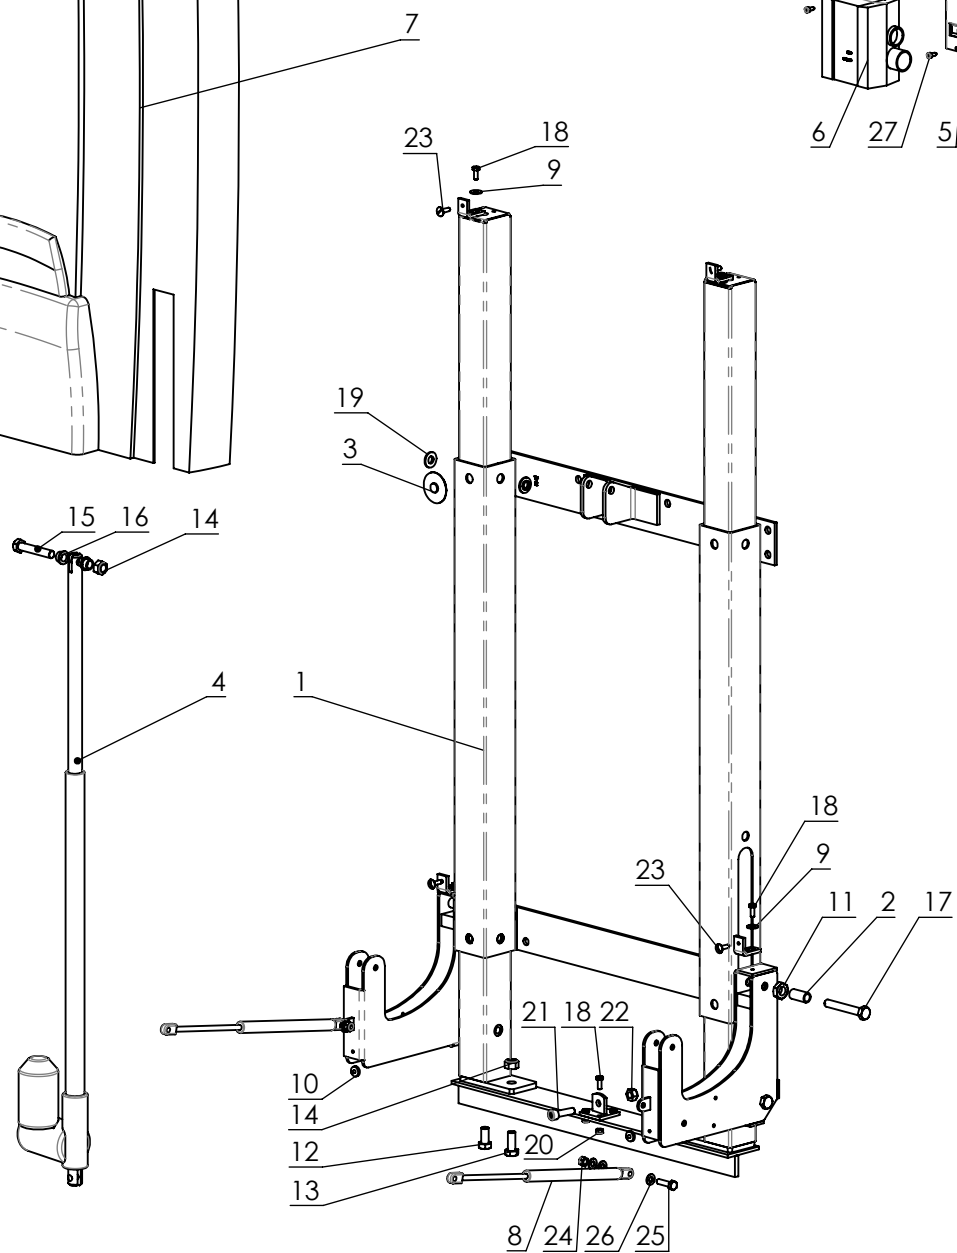

## Vienna 65005015 / 65005020

Part nr.	QTY.	Art.nr.	Part
1	1	70501502 70502001	Frame L=160 Frame L=190
2	1	70512002	Side rail complete
3	6	70402003	Stainless steel clip
4	2	70411003	Hinge for back
5	2	70411004	Hook support
6	2	70240011	Spacer
7	2	70411002	Tube back adjusting
8	1	70210515	Control box
9	1	70210518	Batterypack
10	1	70210511	Mounting plate
11	1	70210510	Manual control
12	1	70407005 70407505	Matress set L=160 Matress set L=190
13	1	70240001	Mounting plate battery
14	2		Wing bolt
15	18		Washer
16	4		Nut cap
17	4		Lock nut
18	2		Slide bearing
19	2		Slide bearing
20	1		Cylinder head screw
21	2		Tube cap
22	8		Hex bolt
23	2		Hex bolt
24	9		Chipboard screw

## Overview parts Vienna

Copyright reserved  
by law

Unit of measure-  
ment: mm

Lopital Nederland bv

Type nr: 65005015/5020

Place the charger outside the bathroom

Z:\SW-Tek\Peilkaan lijn\5004\

Signed	PS	Date	11-07-2005
Revised	5 /PS	Date	16-12-2008
Revised	6 /KA	Date	15-01-2015

# Overview parts Wallmount

Copyright reserved by law

Unit of measurement: mm

Lopital Nederland bv

Type nr: 5004

# Overview parts Wallmount

Copyright reserved  
by law

Unit of measure-  
ment: mm

Lopital Nederland bv

Type nr: 5004