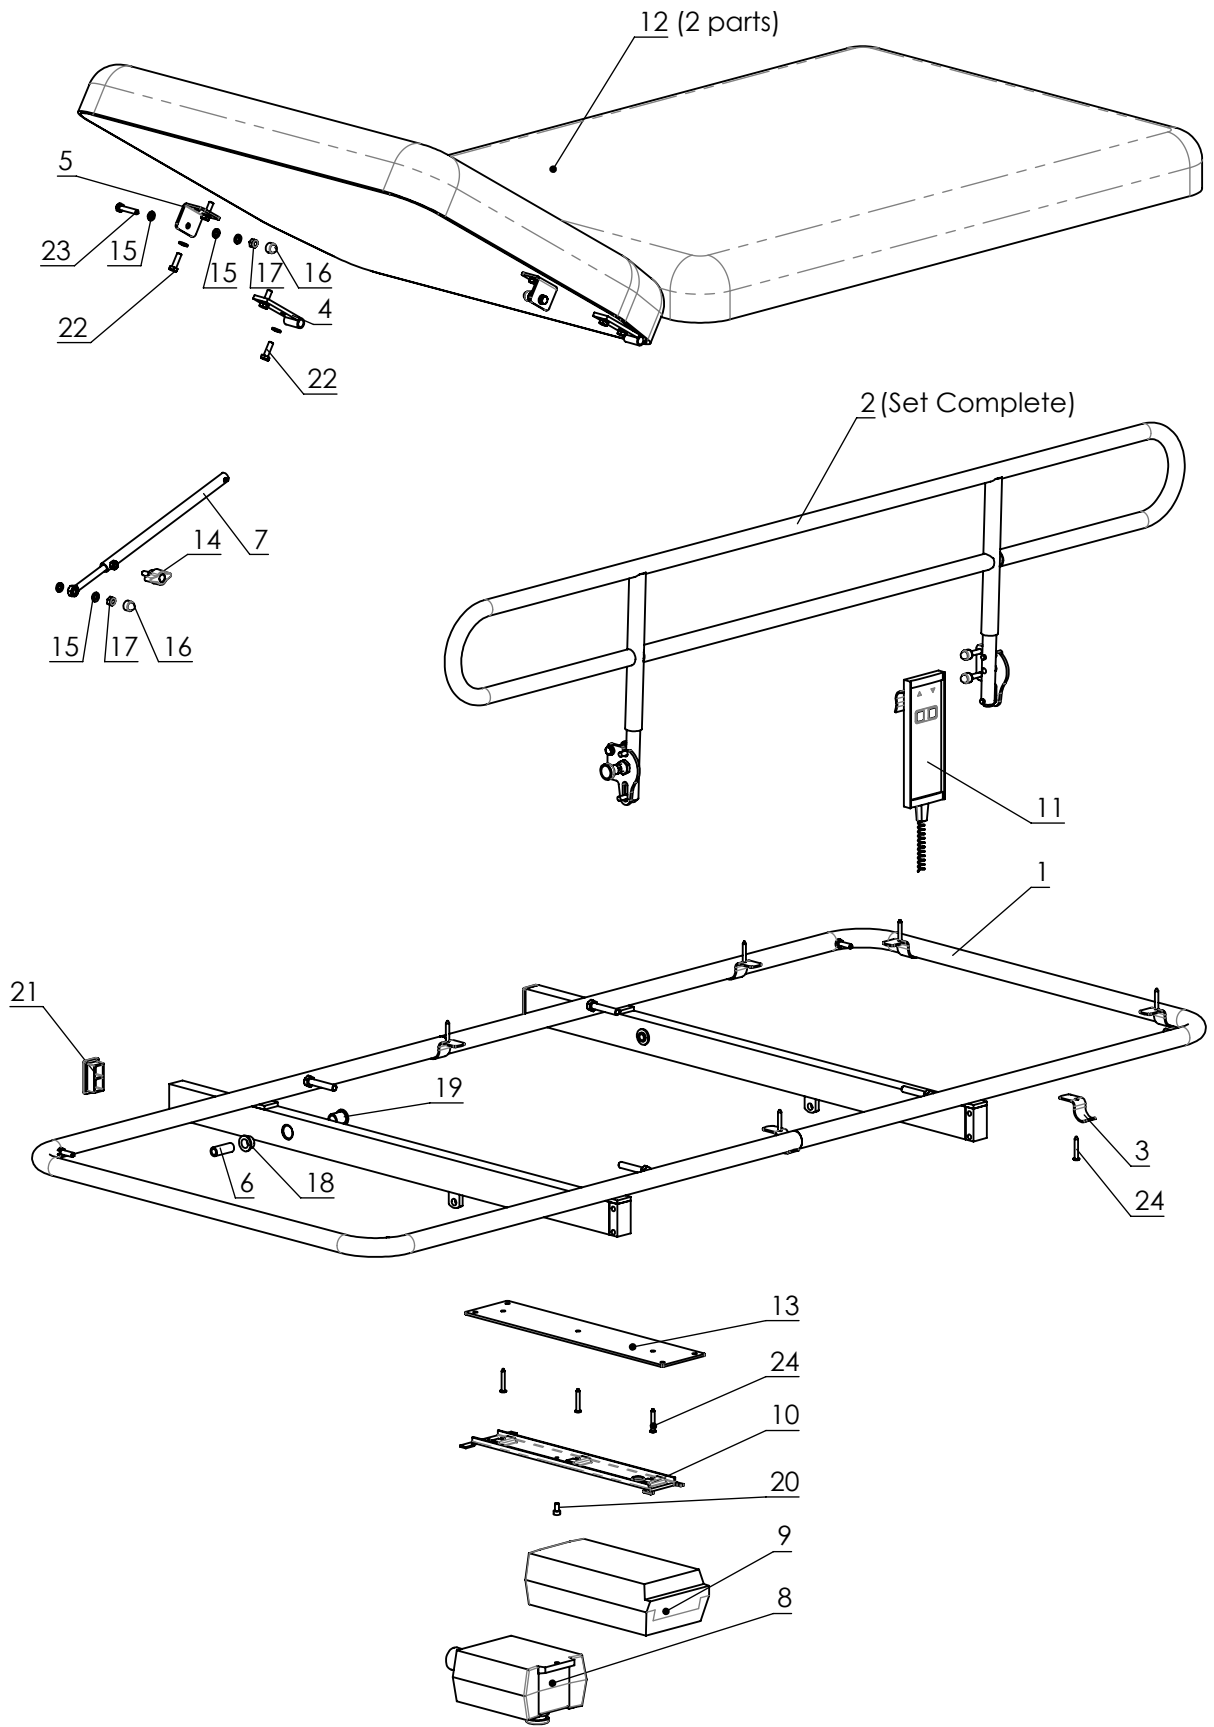

For the wallmount, see exploded view 5004

Z:\SW-Tek\Pelikaan lijn\5015\

Signed	PS	Date	20-01-2006
Revised	5 /PS	Date	19-12-2008
Revised	6 /KA	Date	15-01-2015

# Overview parts Vienna

Copyright reserved by law

Unit of measurement: mm

Lopital Nederland bv

Type nr: 65005015/5020

## Vienna 65005015 / 65005020

Part nr.	QTY.	Art.nr.	Part
1	1	70501502 70502001	Frame L=160 Frame L=190
2	1	70512002	Side rail complete
3	6	70402003	Stainless steel clip
4	2	70411003	Hinge for back
5	2	70411004	Hook support
6	2	70240011	Spacer
7	2	70411002	Tube back adjusting
8	1	70210515	Control box
9	1	70210518	Batterypack
10	1	70210511	Mounting plate
11	1	70210510	Manual control
12	1	70407005 70407505	Matress set L=160 Matress set L=190
13	1	70240001	Mounting plate battery
14	2		Wing bolt
15	18		Washer
16	4		Nut cap
17	4		Lock nut
18	2		Slide bearing
19	2		Slide bearing
20	1		Cylinder head screw
21	2		Tube cap
22	8		Hex bolt
23	2		Hex bolt
24	9		Chipboard screw

# Overview parts Wallmount

Copyright reserved by law

Unit of measurement: mm

Lopital Nederland bv

Type nr: 5004