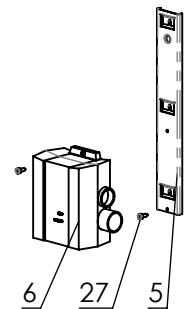

## Vienna 65005015 / 65005020

Part nr.	QTY.	Art.nr.	Part
1	1	70501502 70502001	Frame L=160 Frame L=190
2	1	70512002	Side rail complete
3	6	70402003	Stainless steel clip
4	2	70411003	Hinge for back
5	2	70411004	Hook support
6	2	70240011	Spacer
7	2	70411002	Tube back adjusting
8	1	70210515	Control box
9	1	70210518	Batterypack
10	1	70210511	Mounting plate
11	1	70210510	Manual control
12	1	70407005 70407505	Matress set L=160 Matress set L=190
13	1	70240001	Mounting plate battery
14	2		Wing bolt
15	18		Washer
16	4		Nut cap
17	4		Lock nut
18	2		Slide bearing
19	2		Slide bearing
20	1		Cylinder head screw
21	2		Tube cap
22	8		Hex bolt
23	2		Hex bolt
24	9		Chipboard screw

## Overview parts Vienna

Copyright reserved  
by law

Unit of measure-  
ment: mm

Lopital Nederland bv

Type nr: 65005015/5020

Place the charger outside the bathroom

Z:\SW-Tek\Peilkaan lijn\5004\

Signed	PS	Date	11-07-2005
Revised	5 /PS	Date	16-12-2008
Revised	6 /KA	Date	15-01-2015

# Overview parts Wallmount

Copyright reserved by law

Unit of measurement: mm

Lopital Nederland bv

Type nr: 5004

## Adjusting high / low unit wall

Part nr.	QTY.	Art.nr.	Part
1	1	70240007	Wall frame Set complete
2	4	70240009	Spacer
3	4	70240008	Slide prop
4	1	70240002	Actuator
5	1	70210512	Mountingplate wall charger
6	1	70210516	Charger
7	1	70240010	Cover
8	2	70210040	Gas spring
9	8		Ring
10	4		Slider flatpin
11	4		Low Hex nut
12	2		Hex bolt
13	2		Hex bolt
14	3		Lock nut
15	1		Hex bolt
16	2		Slide bearing
17	4		Hex bolt
18	8		Hex bolt
19	10		bearing
20	4		Lock nut
21	1		Cylinder head screw
22	1		Locknut
23	4		Low button head screw
24	2		Locknut
25	2		Hex bolt
26	6		Washer
27	2		Cylinder head screw