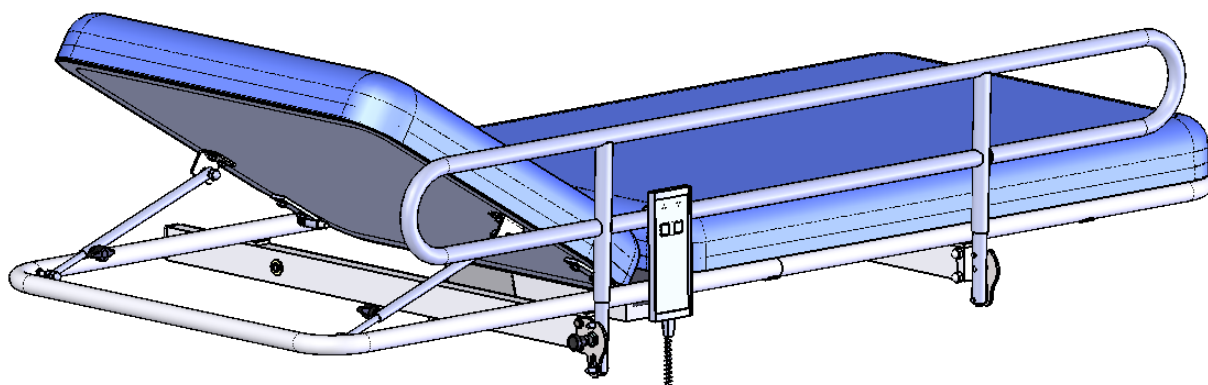

# Overview parts Vienna

Copyright reserved by law

Unit of measurement: mm

Lopital Nederland bv

Type nr: 65005015/5020

## Vienna 65005015 / 65005020

Part nr.	QTY.	Art.nr.	Part
1	1	70501502 70502001	Frame L=160 Frame L=190
2	1	70512002	Side rail complete
3	6	70402003	Stainless steel clip
4	2	70411003	Hinge for back
5	2	70411004	Hook support
6	2	70240011	Spacer
7	2	70411002	Tube back adjusting
8	1	70210515	Control box
9	1	70210518	Batterypack
10	1	70210511	Mounting plate
11	1	70210510	Manual control
12	1	70407005 70407505	Matress set L=160 Matress set L=190
13	1	70240001	Mounting plate battery
14	2		Wing bolt
15	18		Washer
16	4		Nut cap
17	4		Lock nut
18	2		Slide bearing
19	2		Slide bearing
20	1		Cylinder head screw
21	2		Tube cap
22	8		Hex bolt
23	2		Hex bolt
24	9		Chipboard screw