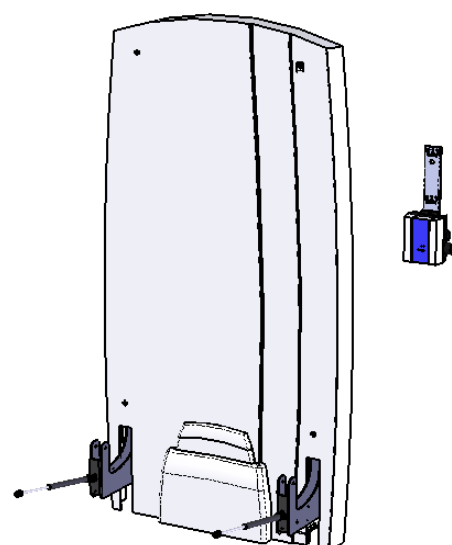

# Overview parts Wallmount

Copyright reserved by law

Unit of measurement: mm

Lopital Nederland bv

Type nr: 5004

## Adjusting high / low unit wall

Part nr.	QTY.	Art.nr.	Part
1	1	70240007	Wall frame Set complete
2	4	70240009	Spacer
3	4	70240008	Slide prop
4	1	70240002	Actuator
5	1	70210512	Mountingplate wall charger
6	1	70210516	Charger
7	1	70240010	Cover
8	2	70210040	Gas spring
9	8		Ring
10	4		Slider flatpin
11	4		Low Hex nut
12	2		Hex bolt
13	2		Hex bolt
14	3		Lock nut
15	1		Hex bolt
16	2		Slide bearing
17	4		Hex bolt
18	8		Hex bolt
19	10		bearing
20	4		Lock nut
21	1		Cylinder head screw
22	1		Locknut
23	4		Low button head screw
24	2		Locknut
25	2		Hex bolt
26	6		Washer
27	2		Cylinder head screw