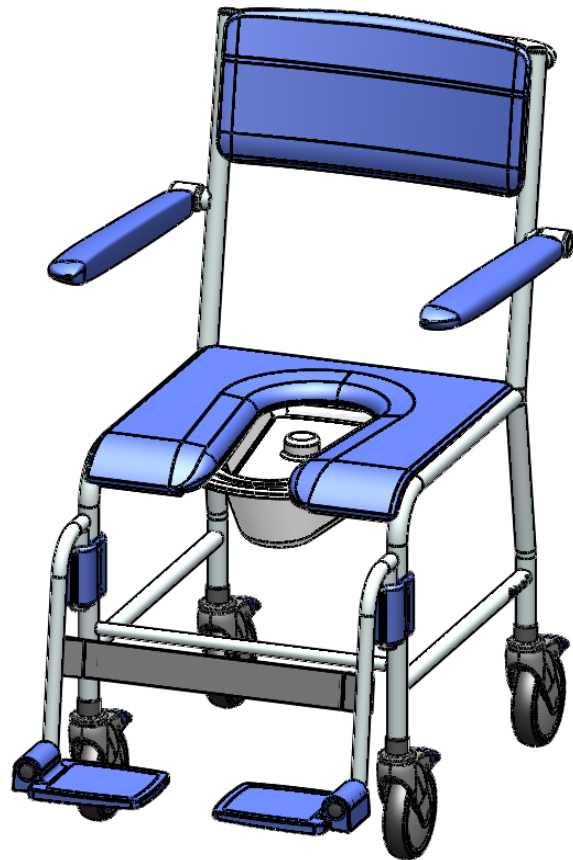

## Timo 54006035

Part nr.	QTY.	Art.nr.	Part
1	1	70203501	Frame
2	1	70203509	Backrest
3	1	69608024	Footrest
4	4	70519928	Castor Ø 125 mm braked
5	1	70565001	Armrest
6	1	70602105	Seat
7	4	70602006	Snaploc
8	1	69501050	Guide for bedpan set
9	1	69501104	Bed pan + lid
10	4		Cap castor
11	4		Tube cap
12	2		Cylinder head screw M8x12
13	4		Countersunk screw M6x10
14	4		Flat washer M5
15	4		Cylinder head screw M5x8
16	4		Capring M4
17	4		Chipboard screw M4x30
18	4		Screw cap M4