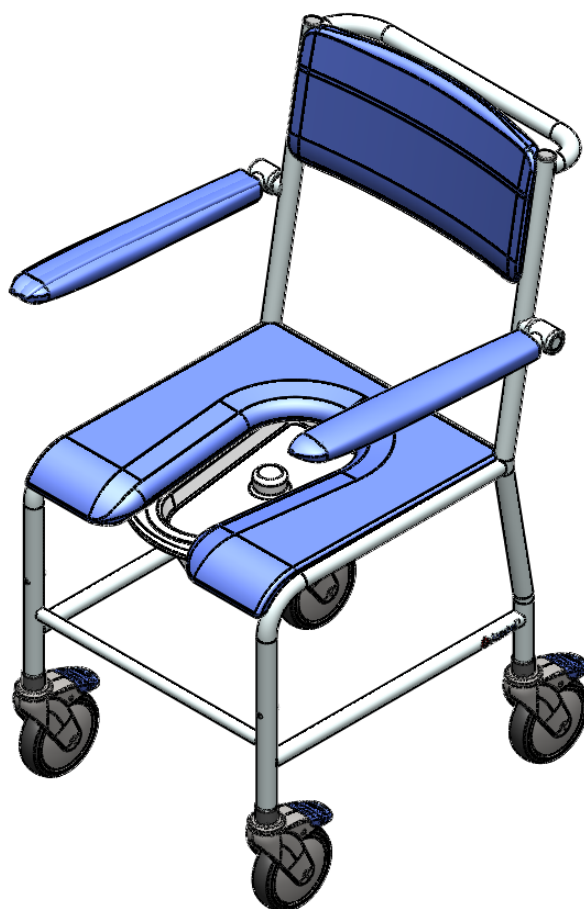

P:\SW-Fek\Timo en Cleo\Timo 6030\

Signed	KA	Date	02-03-2016
Revised	- /KA	Date	-
Revised	- /KA	Date	-

Copyright reserved
by law

Unit of measure-
ment: mm

Overview parts Timo

Lopital Nederland bv

Type nr: 54006030

Timo 54006030

Part nr.	QTY.	Art.nr.	Part
1	1	70203501	Frame
2	1	70203509	Backrest
3	4	70519928	Castor Ø 125 mm braked
4	1	70565001	Armrest
5	1	70602105	Seat
6	4	70602006	Snaploc
7	1	69501050	Guide for bedpan set
8	1	69501104	Bed pan + lid
9	2		Cylinder head screw M8x12
10	4		Cap castor
11	4		Tube cap
12	4		Countersunk screw M6x10
13	4		Flat washer M5
14	4		Cylinder head screw M5x8
15	4		Capring M4
16	4		Chipboard screw M4x30
17	4		Screw cap M4