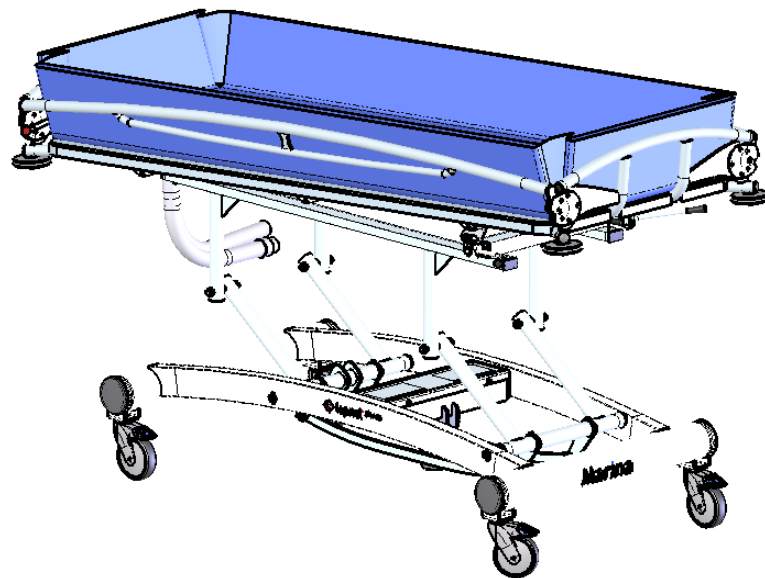

61002350 Marina

Part nr.	Elektrisch/QTY.	Art.nr.	Part
81	3		Hex bolt M8 x 55
82	1	70550007	Manual control
83	1	70550044	Sticker on/off
84	2		Locknut M5
85	1		Slide bearing
86	2		Cylinder headscrew M5 x 35

P:\SW-Tek\Marina 2300\2300 82x204\

Signed	ES	Date	02 - 2011
Revised	6 /KA	Date	19-01-2015
Revised	7 /KA	Date	24-02-2016

Overview parts Marina

Copyright reserved
by law

Unit of measure-
ment : mm

Lopital Nederland bv

Type nr: 61002350