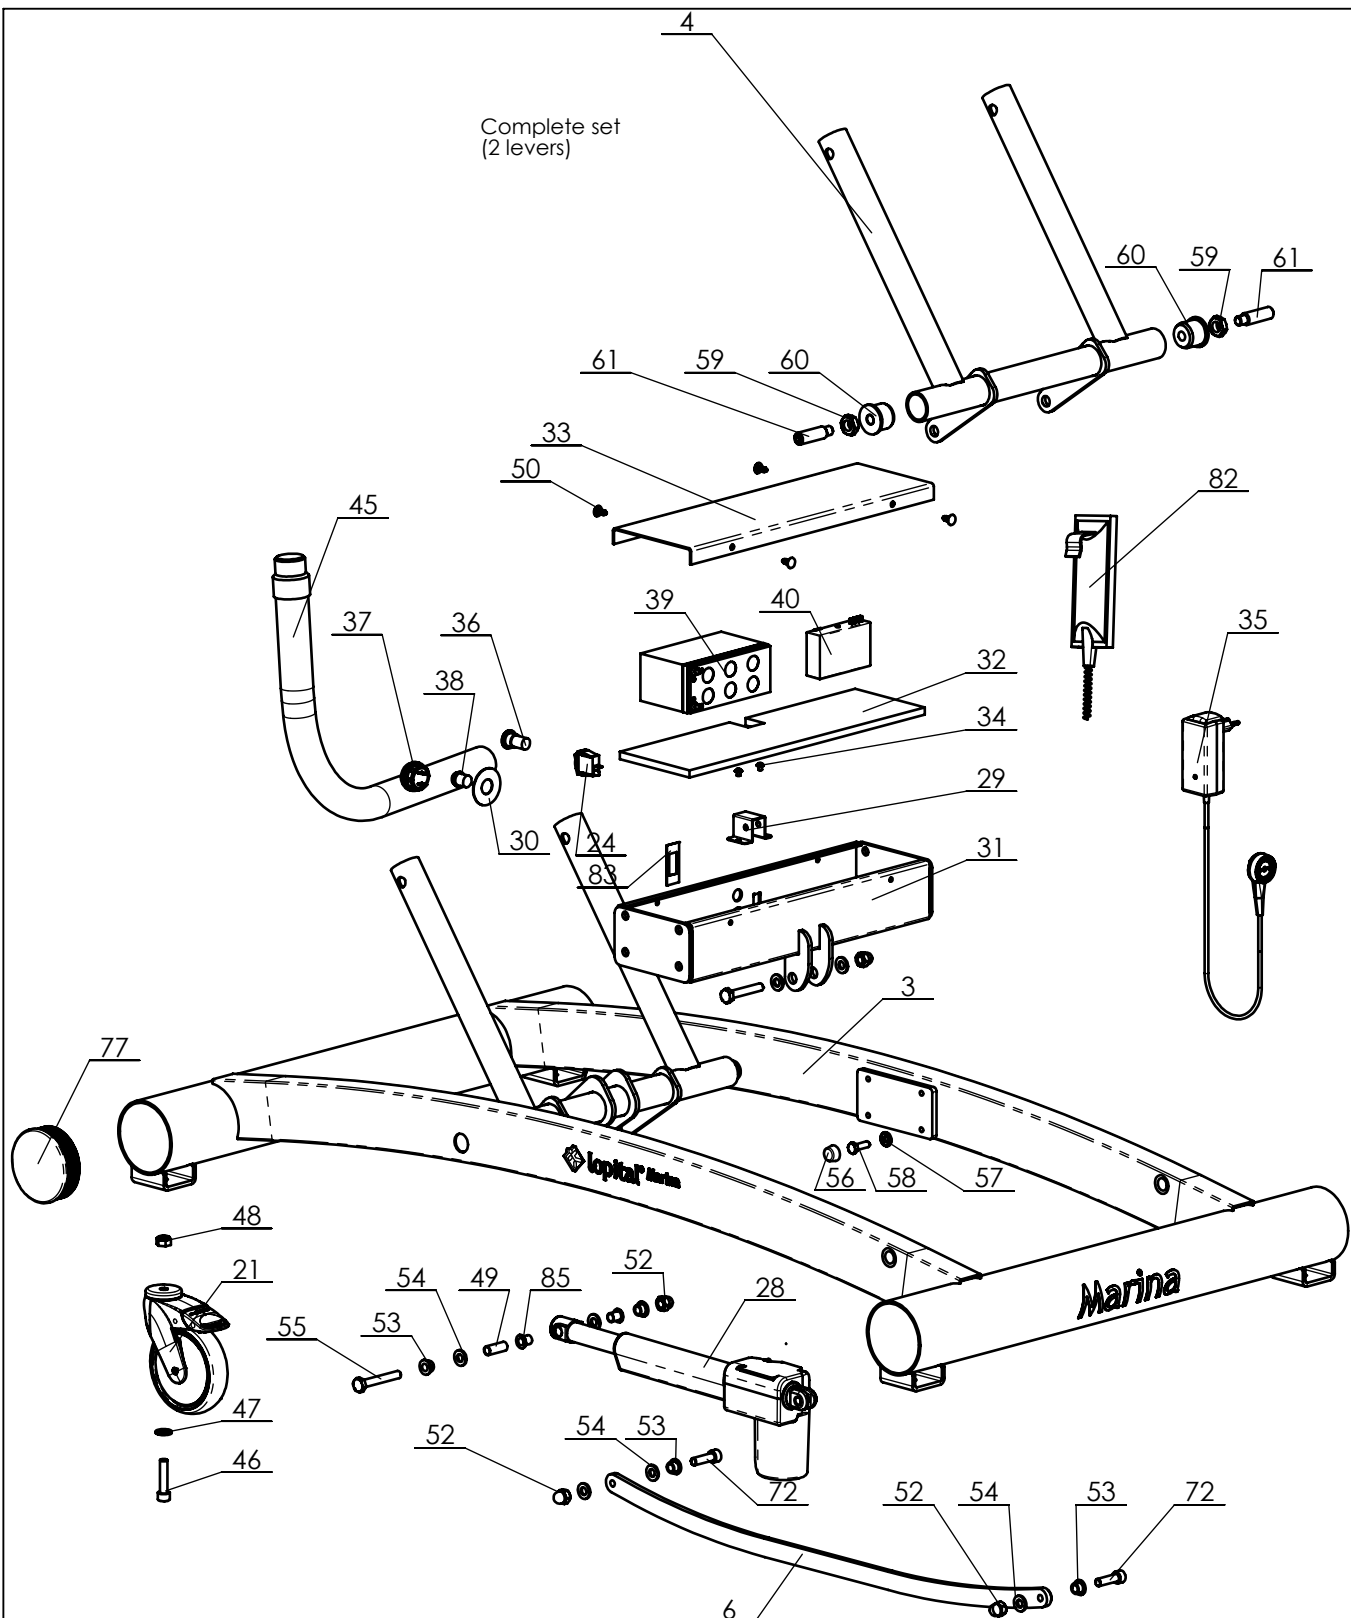

# Overview parts Marina

Copyright reserved  
by law

Unit of measure-  
ment : mm

Lopital Nederland bv

Type nr: 61002350

P:\SW-Tek\Marina 2300\2300 82x204

Signed	ES	Date	02 - 2011
Revised	6 /KA	Date	09-01-2015
Revised	7 /KA	Date	24-02-2016

## 61002350 Marina

Part nr.	Elektrisch/QTY.	Art.nr.	Part
1	1	70230007	Frame
2	1	70230006	Subframe
3	1	70230001	Chassis
4	1	70230003	Lever Set
5	2	70220004	Side rail
6	2	70230025	Pull stroke
7	1	70220016	Mattress
8	1	70210048	Pillow
9	1	70220014	Web plate
10	2	70230012	U-bracket
11	1	70230014	Tilt lever right
12	1	70230015	Tilt lever left
13	2	70230013	Axis holder
14	1	70230016	Axis long
15	1	70230017	Axis short
16	1	70230018	Bush
17	2	70210039	Lock
18	2	70210041	Leaf spring incl. cover
19	1	70220028	Hose clip
20	8	70220023	Clamping plate
21	4	70519928	Castor Ø 125 mm braked
22	1	70210040	Gas spring
23	2	70210053	Button gas spring
24	1	70550045	Switch On/Off
25	3	80220065	Strap with buckle
26	4	70220041	Buffer role
27	4	70220040	Plug for buffer role
28	1	70235004	Actuator TA7
29	1	70550021	Bracket coupling
30	1	70550043	Sticker ELD
31	1	70235002	Transom electric.
32	1	70235006	Battery box filling
33	1	70235003	Lid transom
34	2		Round head screw
35	1	70550012	Charger incl. MAG
36	1	70210517	Emergency stop
37	1	70550018	Chassispart charger
38	1	70550014	Emergency lowering button
39	2	70560004	Battery Set
40	1	70550013	Motor control

# Overview parts Marina

Copyright reserved  
by law

Unit of measure-  
ment : mm

Lopital Nederland bv

Type nr: 61002350

## Overview parts Marina

Copyright reserved  
by law

Unit of measure-  
ment : mm

Lopital Nederland bv

Type nr: 61002350