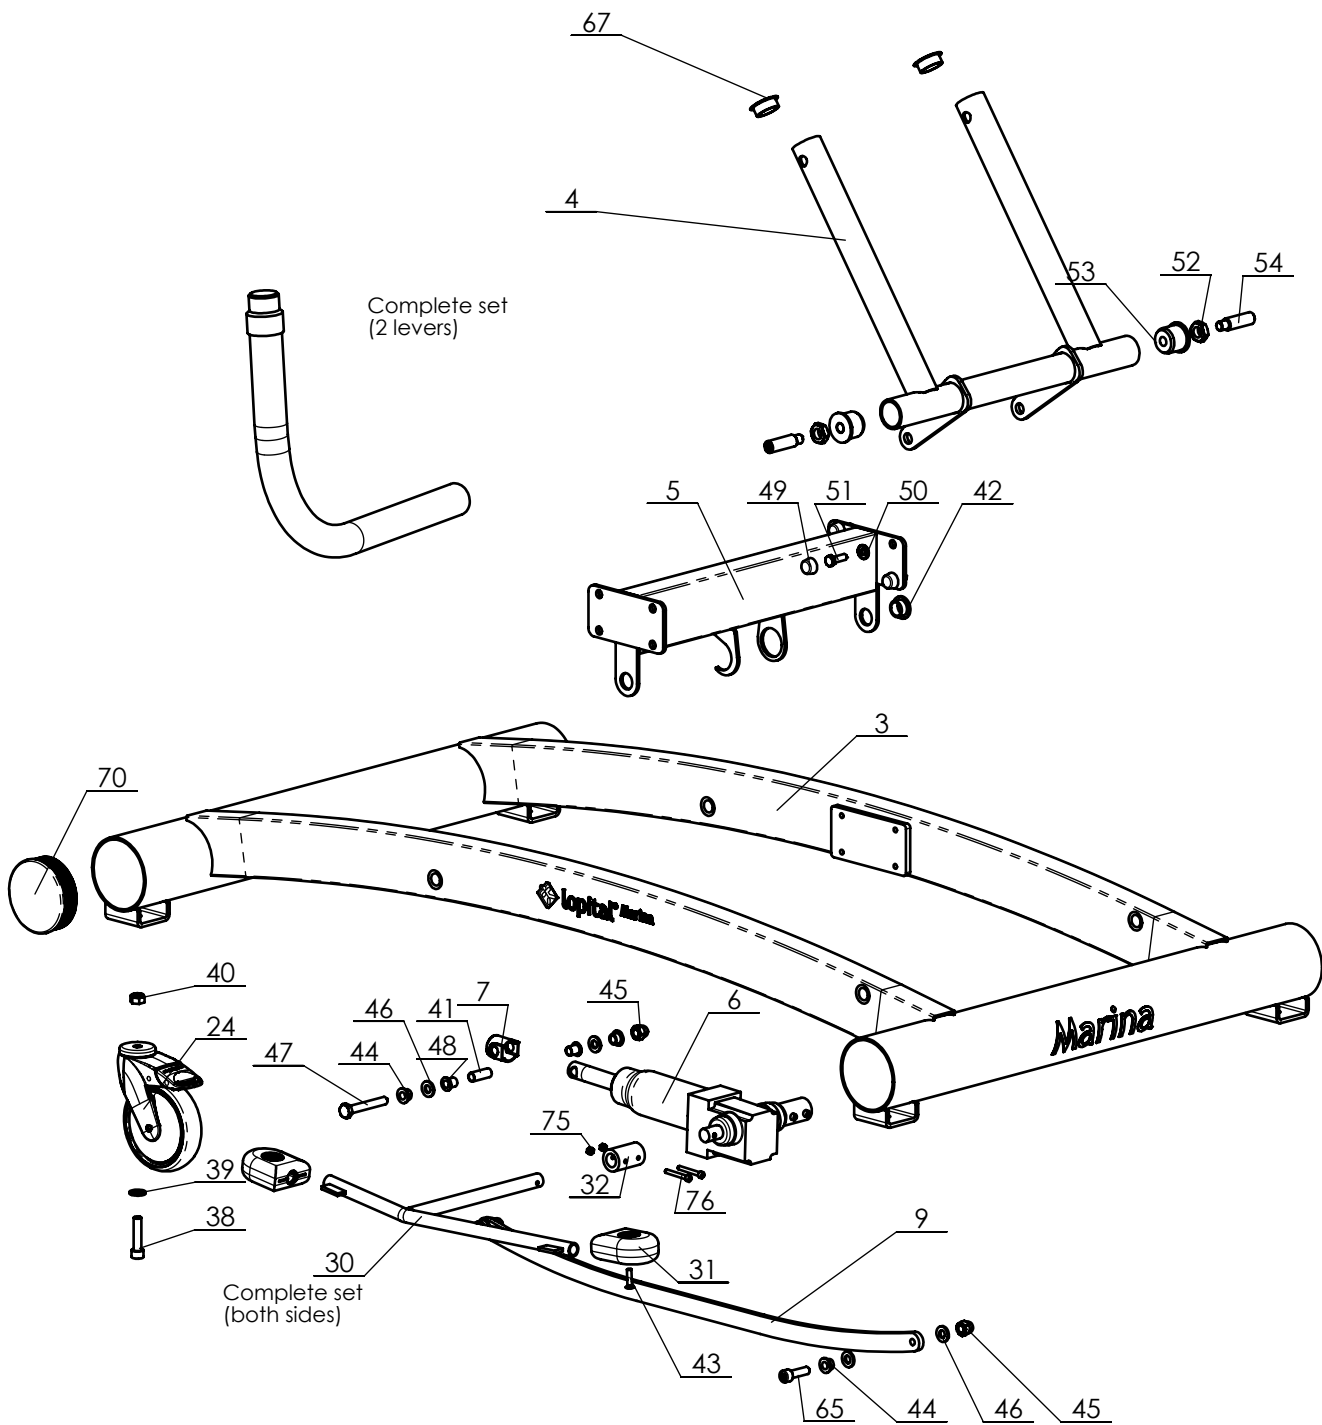

P:\SW-Tek\Marina 2300\2300 82x204\

Signed	ES	Date	02 - 2011
Revised	6 /KA	Date	09-01-2015
Revised	7 /KA	Date	24-02-2016

Overview parts Marina base frame

Copyright reserved by law

Unit of measurement : mm

Lopital Nederland bv

Type nr: 61002300