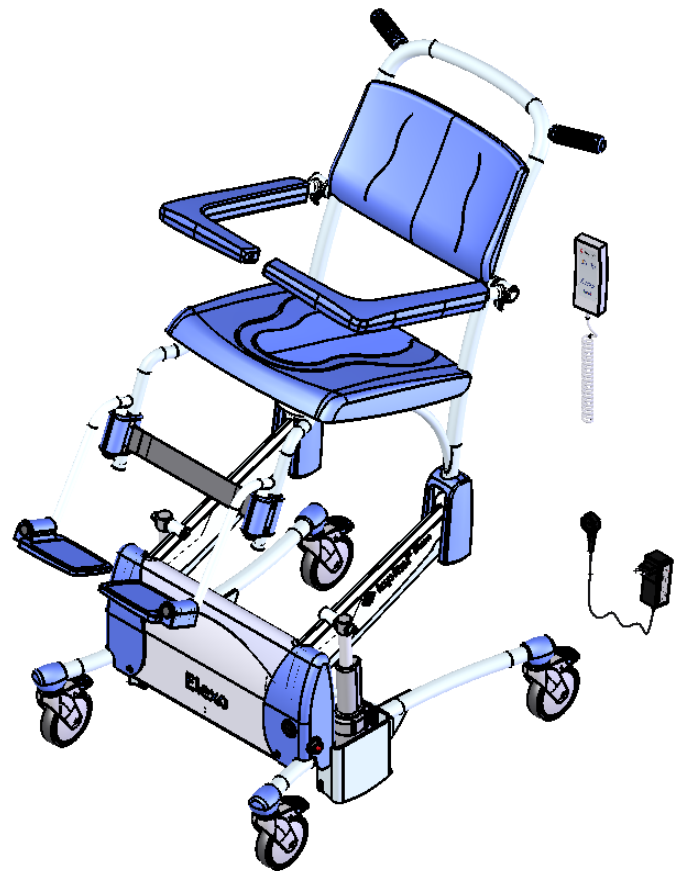

Elexo 51005500

Part nr.	QTY.	Art.nr.	Part
43	3		Push in Rivet
44	2		Slide bearing
45	4		Slide bearing
46	12		Washer M10
47	8		Cylinder head screw M10 x 45
48	2		Tube cap
49	4		Capring M4
50	4		Chipboard screw 3,5x22
51	4		Screw cap M4
52	2		Cylinder head screw M8x12
53	4		Chipboard screw 3,5x40
54	8		Retaining ring
55	4		Cylinder head screw M10x55
56	2		Cylinder head screw M5x10
57	2		Chipboard screw 3,5x16
58	2		Locknut M10
59	4		Flat washer M5

Signed	PS	Date	22-03-2010
Revised	06 /RH	Date	02-12-2014
Revised	07 /KA	Date	03-03-2016

Overview parts Elexo

Copyright reserved
by law

Unit of measure-
ment: mm

Lopital Nederland bv

Type nr: 51005500