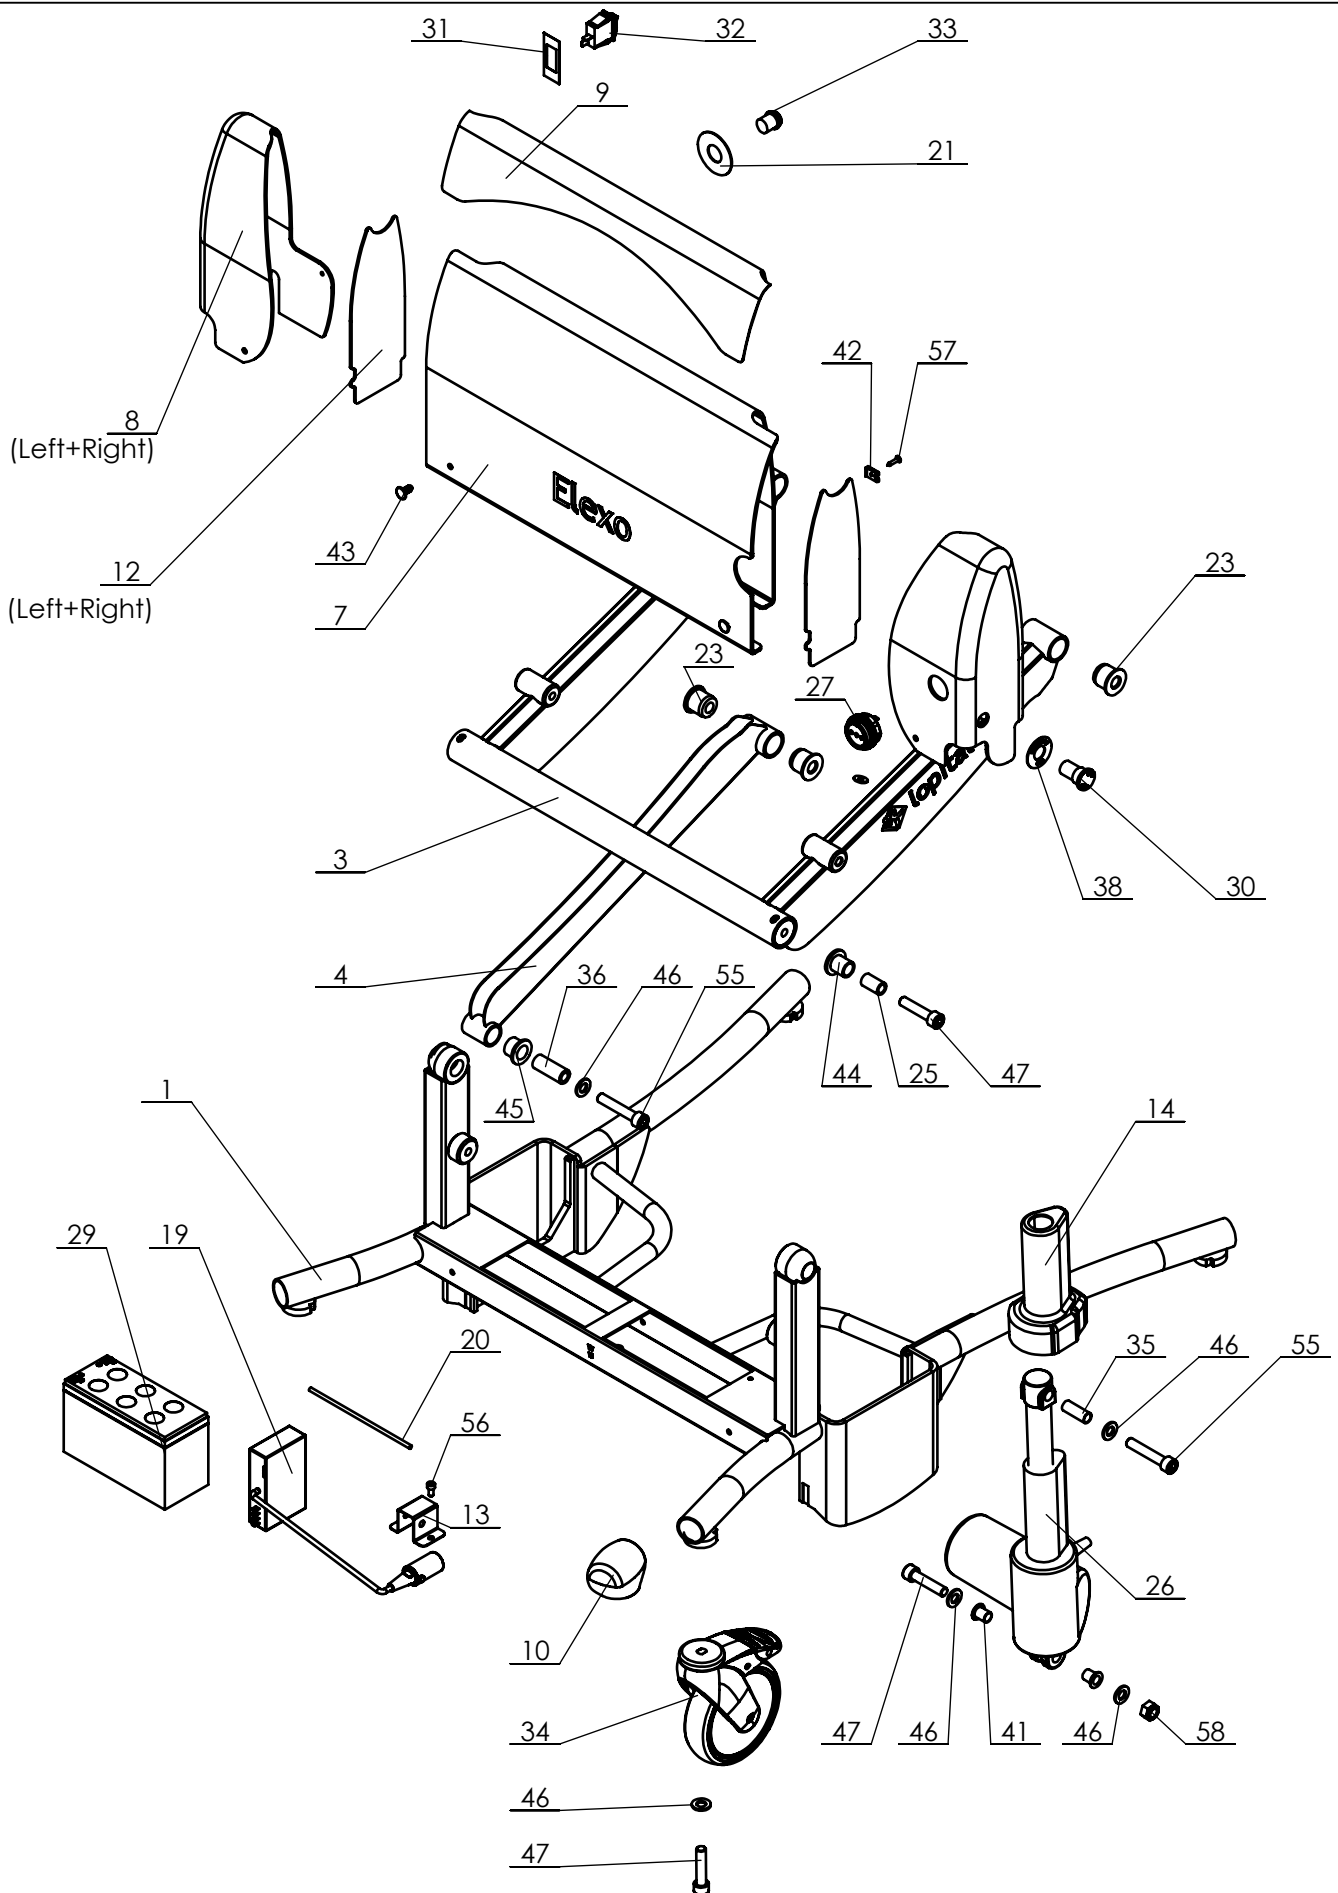

P:\SW-Tek\Elexo 5500\

Signed	PS	Date	22-03-2010
Revised	06 /RH	Date	02-12-2014
Revised	07 /KA	Date	03-03-2016

Overview parts Elexo

Copyright reserved
by law

Unit of measure-
ment: mm

Lopital Nederland bv

Type nr: 51005500

Signed	PS	Date	22-03-2010
Revised	06 /RH	Date	02-12-2014
Revised	07 /KA	Date	03-03-2016

Overview parts Elexo

Copyright reserved
by law

Unit of measure-
ment: mm

Lopital Nederland bv

Type nr: 51005500

Elexo 51005500

Part nr.	QTY.	Art.nr.	Part
43	3		Push in Rivet
44	2		Slide bearing
45	4		Slide bearing
46	12		Washer M10
47	8		Cylinder head screw M10 x 45
48	2		Tube cap
49	4		Capring M4
50	4		Chipboard screw 3,5x22
51	4		Screw cap M4
52	2		Cylinder head screw M8x12
53	4		Chipboard screw 3,5x40
54	8		Retaining ring
55	4		Cylinder head screw M10x55
56	2		Cylinder head screw M5x10
57	2		Chipboard screw 3,5x16
58	2		Locknut M10
59	4		Flat washer M5

Signed	PS	Date	22-03-2010
Revised	06 /RH	Date	02-12-2014
Revised	07 /KA	Date	03-03-2016

Overview parts Elexo

Copyright reserved
by law

Unit of measure-
ment: mm

Lopital Nederland bv

Type nr: 51005500