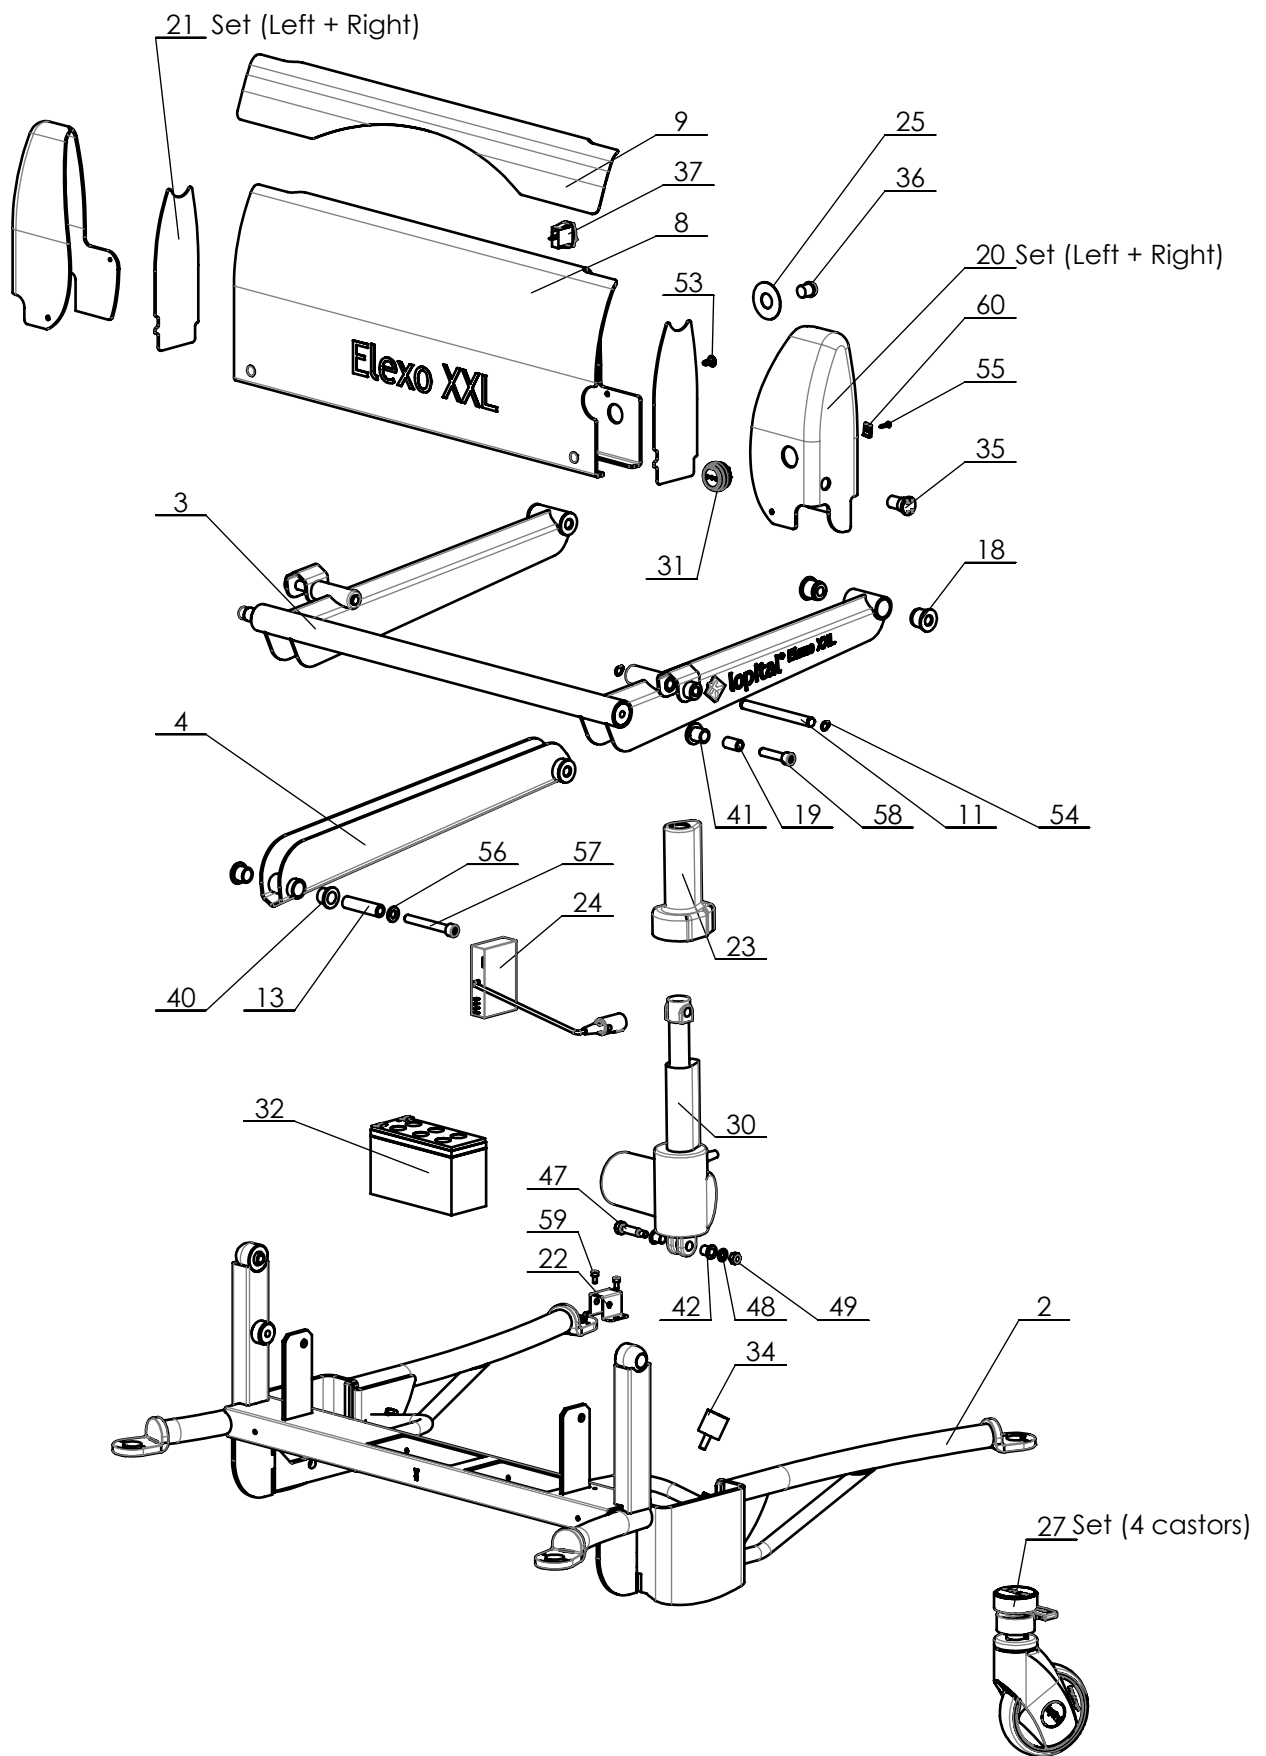

## Overview parts Elexo XXL

Lopital Nederland bv

Type nr: 51005300

Z:\SW-Tek\Elexo XXL 5300\

Signed	ES	Date	10-10-2013
Revised	1 /KA	Date	05-01-2015
Revised	- /	Date	-

# Overview parts Elexo XXL base frame

Copyright reserved by law

unit measurement: mm

Lopital Nederland bv

Type nr: 51005300

## Overview parts Elexo XXL

Copyright reserved  
by law

unit measure-  
ment: mm

Lopital Nederland bv

Type nr: 51005300