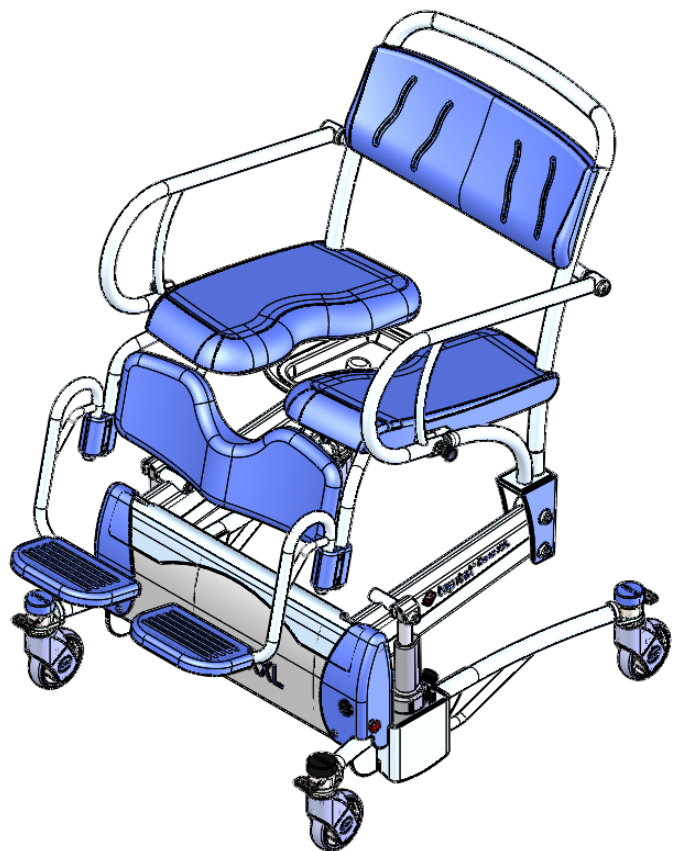

## Elexo XXL 51005300

Part nr.	QTY.	Art.nr.	Part
42	4		Slide bearing
43	4		Washer
44	2		Countersunk screw
45	4		Tube clamp
46	4		Cylinder head screw
47	2		Socket head screw
48	2		Washer
49	2		Lock nut
50	12		Capring
51	12		Chipboard screw
52	12		Screw cap
53	4		Push in Rivet
54	12		Retaining ring
55	2		Chipboard screw
56	2		Washer
57	2		Cylinder head screw
58	2		Cylinder head screw
59	2		Cylinder head screw
60	2		Snapnut
61	4		Cylinder head screw
62	4		Hex bolt