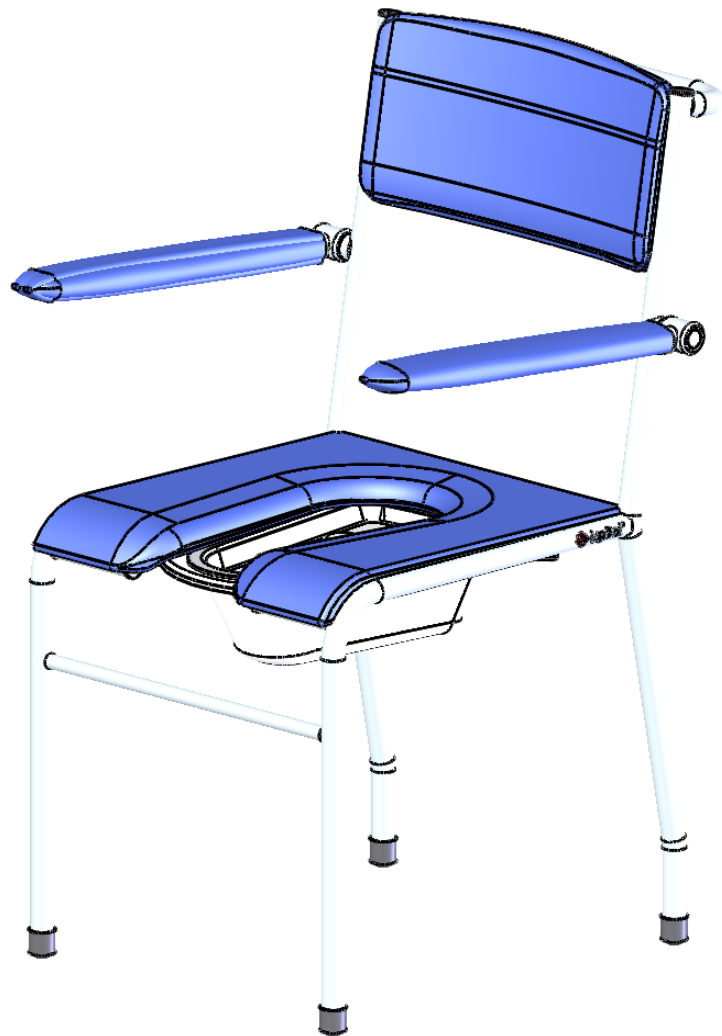

P:\SW-Fek\Timo en Cleo\Timo 6021\

Signed	KA	Date	01-03-2016
Revised	- /KA	Date	-
Revised	- /KA	Date	-

Overview parts Timo

Copyright reserved by law

Unit of measurement: mm

Lopital Nederland bv

Type nr: 54006021

Timo 54006021

Part nr.	QTY.	Art.nr.	Part
1	1	70602101	Frame
2	1	70203509	Backrest
3	1	70602105	Seat
4	1	70565001	Armrest
5	4	70602006	Snaploc
6	1	69501050	Guide for bedpan set
7	1	69501104	Bed pan + lid
8	4		Tube cap
9	4		Tube cap
10	2		Cylinder head screw M8x12
11	4		Countersunk screw M6x10
12	4		Flat washer M5
13	4		Cylinder head screw M5x8
14	4		Capring M4
15	4		Chipboard screw M4x30
16	4		Screw cap M4

P:\SW-Fek\Timo en Cleo\Timo 6021\

Signed	KA	Date	01-03-2016
Revised	- /KA	Date	-
Revised	- /KA	Date	-

Overview parts Timo

Copyright reserved
by law

Unit of measure-
ment: mm

Lopital Nederland bv

Type nr: 54006021