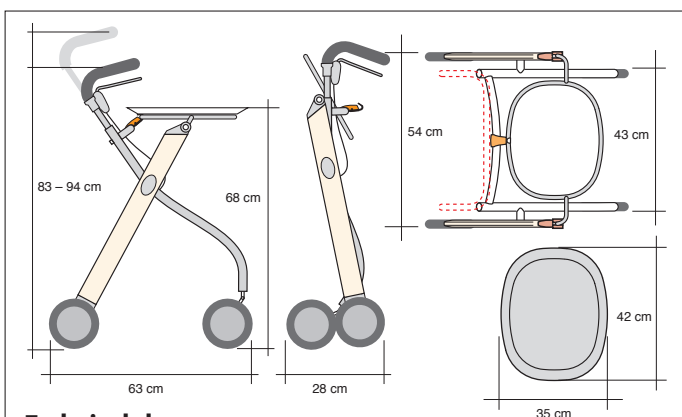

Let's Go indoor rollator

More than 150 000 sold worldwide.

TRUST
CARE

Beech / silver

Silver / Black

Blue / White

Red / Dark grey

Silver

Small basket. Black / grey or Blue / white

Large basket. Black / grey or Blue / white

Technical data:

Tested according to ISO 11199-2 for a maximum user weight of 100 kg.
 Max. width 55 cm.
 Weight 7 kg.
 Handle height adjustable from 83 to 94 cm.
 Tray load max 5 kg.
 Basket load max 3 kg.

Let's Go indoor rollators are delivered in a cardboard carton, size 56 x 21 x 92 cms, weight 9 kgs. Tray included. Control slip and user manual also included in the box. Small or large basket can be ordered inside each box or separate.